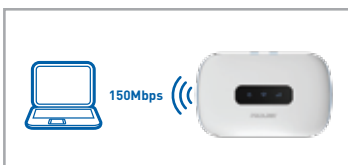

Hi-Speed Mobile Internet Access

- Data transmission rate of up to 150Mbps.