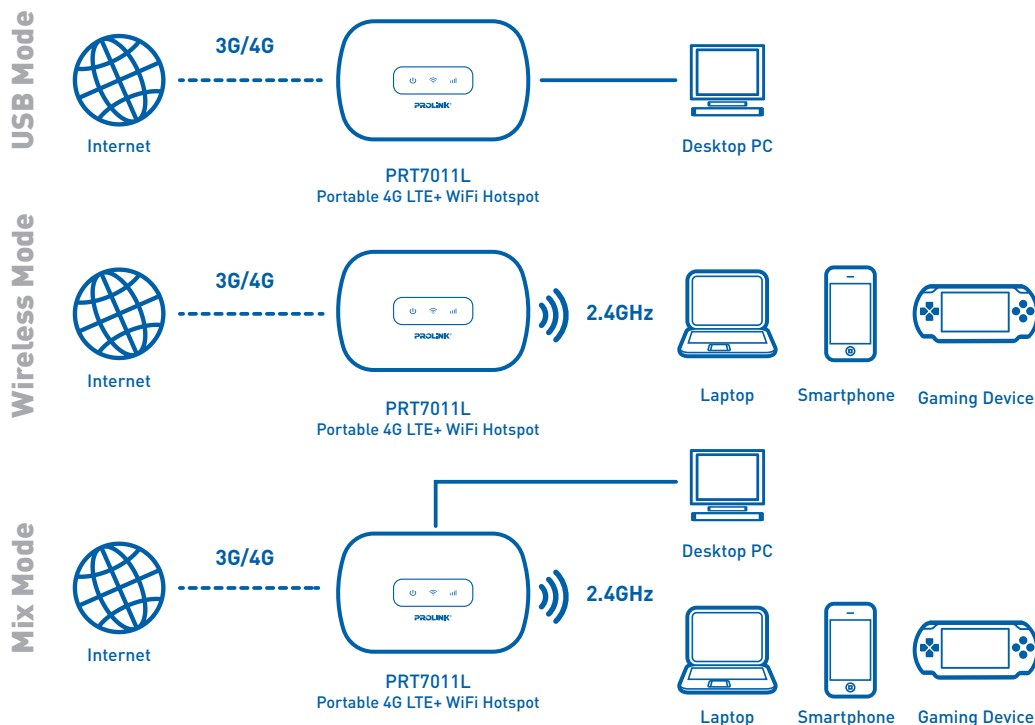

Specifications

WiFi	2.400 – 2.4835GHz Frequency Band; IEEE802.11b/g/n; WPS supported; Output Power: 20dBm (max)
Receiver Band	LTE TDD: 2300MHz (Band 40) LTE FDD: 900MHz (Band 8)/ 850MHz (Band 5)/ 1800MHz (Band 3)/ 2100MHz (Band 1) UMTS: 900MHz (Band 8)/ 850MHz (Band 5)/ 2100MHz (Band 1) GSM/ GPRS/ EDGE: 850/ 900/ 1800/ 1900MHz
Data Rate	LTE FDD (Cat4): DL 150Mbps, UL 50Mbps LTE TDD (Cat4): DL 112Mbps, UL 10Mbps 3G HSPA+: DL 42Mbps, UL 5.76Mbps (DC supported)
Antenna	Internal
Interface	On/Off button, WPS button, Reset button, micro-SD card slot, SIM card slot, micro-USB port
LED	Battery indicator, WiFi indicator, Network indicator
Battery	Capacity: 2000mAh Li-Ion Battery; Working Time: up to 10 hours; Charging Mode: USB cable / power adapter (optional)
Environment	Operating Temperature: 0°C to 35°C; Storage Temperature: -20 to 60°C;
Dimension	106 x 65 x 16mm (L x W x H)
Weight	103g (with battery)

HOW DOES IT WORK?

Check 3G/4G network frequency compatibility for PROLINK® PRT7011L in any country and mobile network carrier: <http://prolink2u.com/check4g/>

Authorised Distributor/ Reseller:

System Requirements:
Windows XP/Vista/7/8/10, Mac*
*Support for Intel-based Mac only

All specifications, designs and contents are subjected to changes without prior notice. Images are for demonstration and may vary from actual products. © Copyright 2017. PROLINK® All rights reserved.