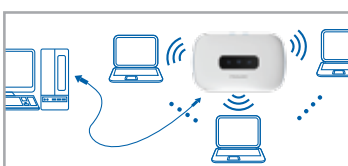

- Data transmission rate of up to 150Mbps.

Multi-user Sharing

- Share your wireless connection with up to 10 users/ devices simultaneously.

Portability and Mobility

- Compact and light-weight design allows users to carry it around.
- Rechargeable battery supports up to 10 hours on a single charge, for you to stay connected to the internet even there is no power point nearby.