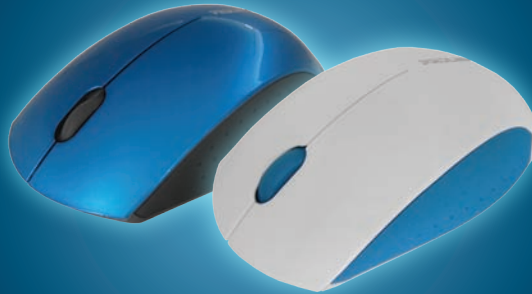

PROLINK®

MODEL NO.

PM0716G

2.4GHz

Wireless Super Mini

BlueSurf Mouse

1000
dpi

Super High
Sensitivity

Transmission Range
up to 15m, 360 Degrees

Optical
Precision

Battery last up to
6 months

Other exciting colours available!